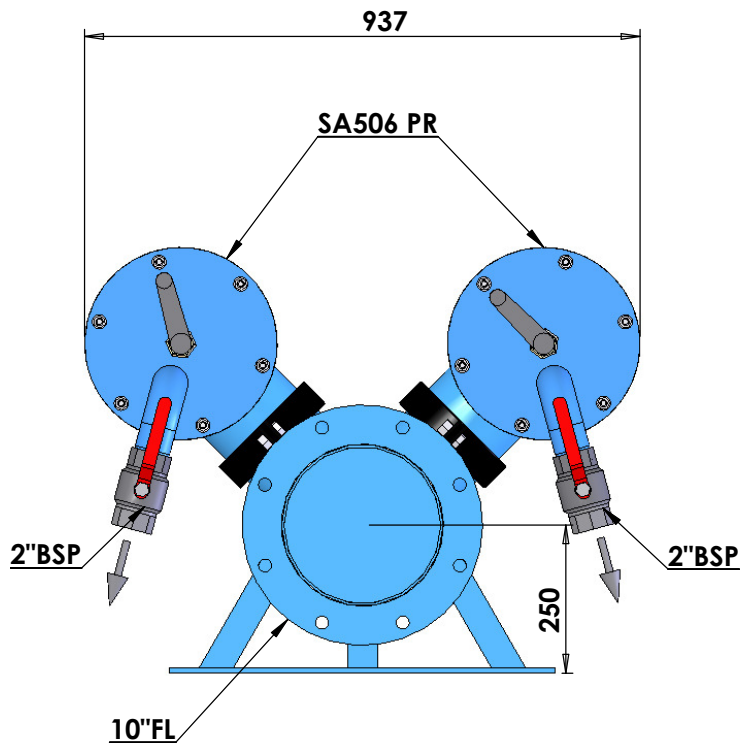

TEL- 972 4 6220006
 E-mail: YAMIT@YAMIT-F.COM
 WEB: WWW.YAMIT-F.COM

DWG/CATALOG NO:		SA510FS	
PROJECT:		SEMI AUTOMATIC SCREEN FILTER SUCTION	
MODEL:		SA510FS	
DIM: mm	SCALE: 1:10	A4	

 TEL- 972 4 6220006 E-mail: YAMIT@YAMIT-F.COM WEB: WWW.YAMIT-F.COM	DWG/CATALOG NO: SA510FS	
	PROJECT: SEMI AUTOMATIC SCREEN FILTER SUCTION	
	MODEL: SA510FS	
	DIM: mm	SCALE: 1:12