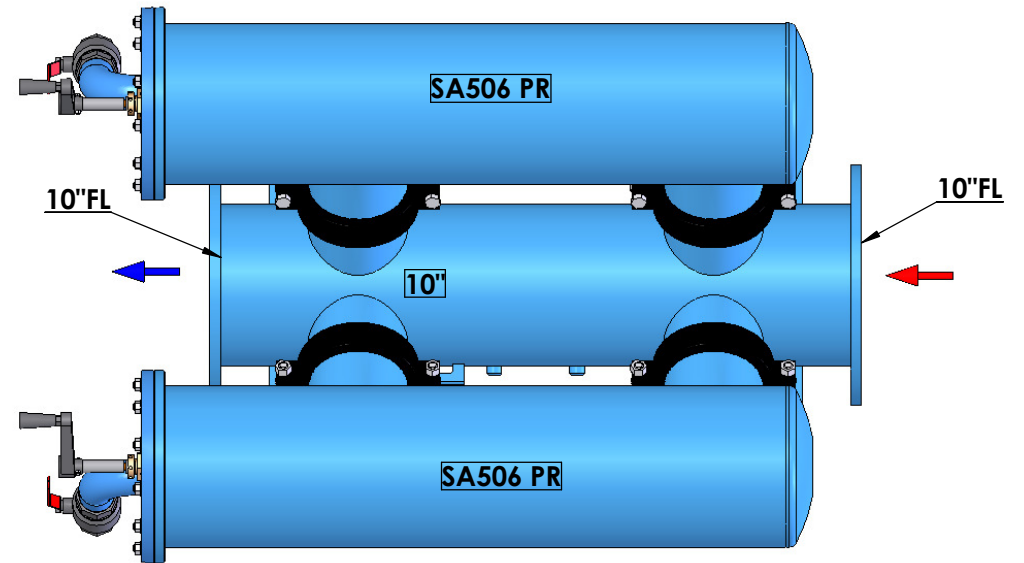

TEL- 972 4 6220006
 E-mail: YAMIT@YAMIT-F.COM
 WEB: WWW.YAMIT-F.COM

DWG/CATALOG NO:		SA510FS	
PROJECT:		SEMI AUTOMATIC SCREEN FILTER SUCTION	
MODEL:		SA510FS	
DIM: mm	SCALE: 1:10	A4	

 TEL- 972 4 6220006 E-mail: YAMIT@YAMIT-F.COM WEB: WWW.YAMIT-F.COM	DWG/CATALOG NO: SA510FS	
	PROJECT: SEMI AUTOMATIC SCREEN FILTER SUCTION	
	MODEL: SA510FS	
	DIM: mm	SCALE: 1:12