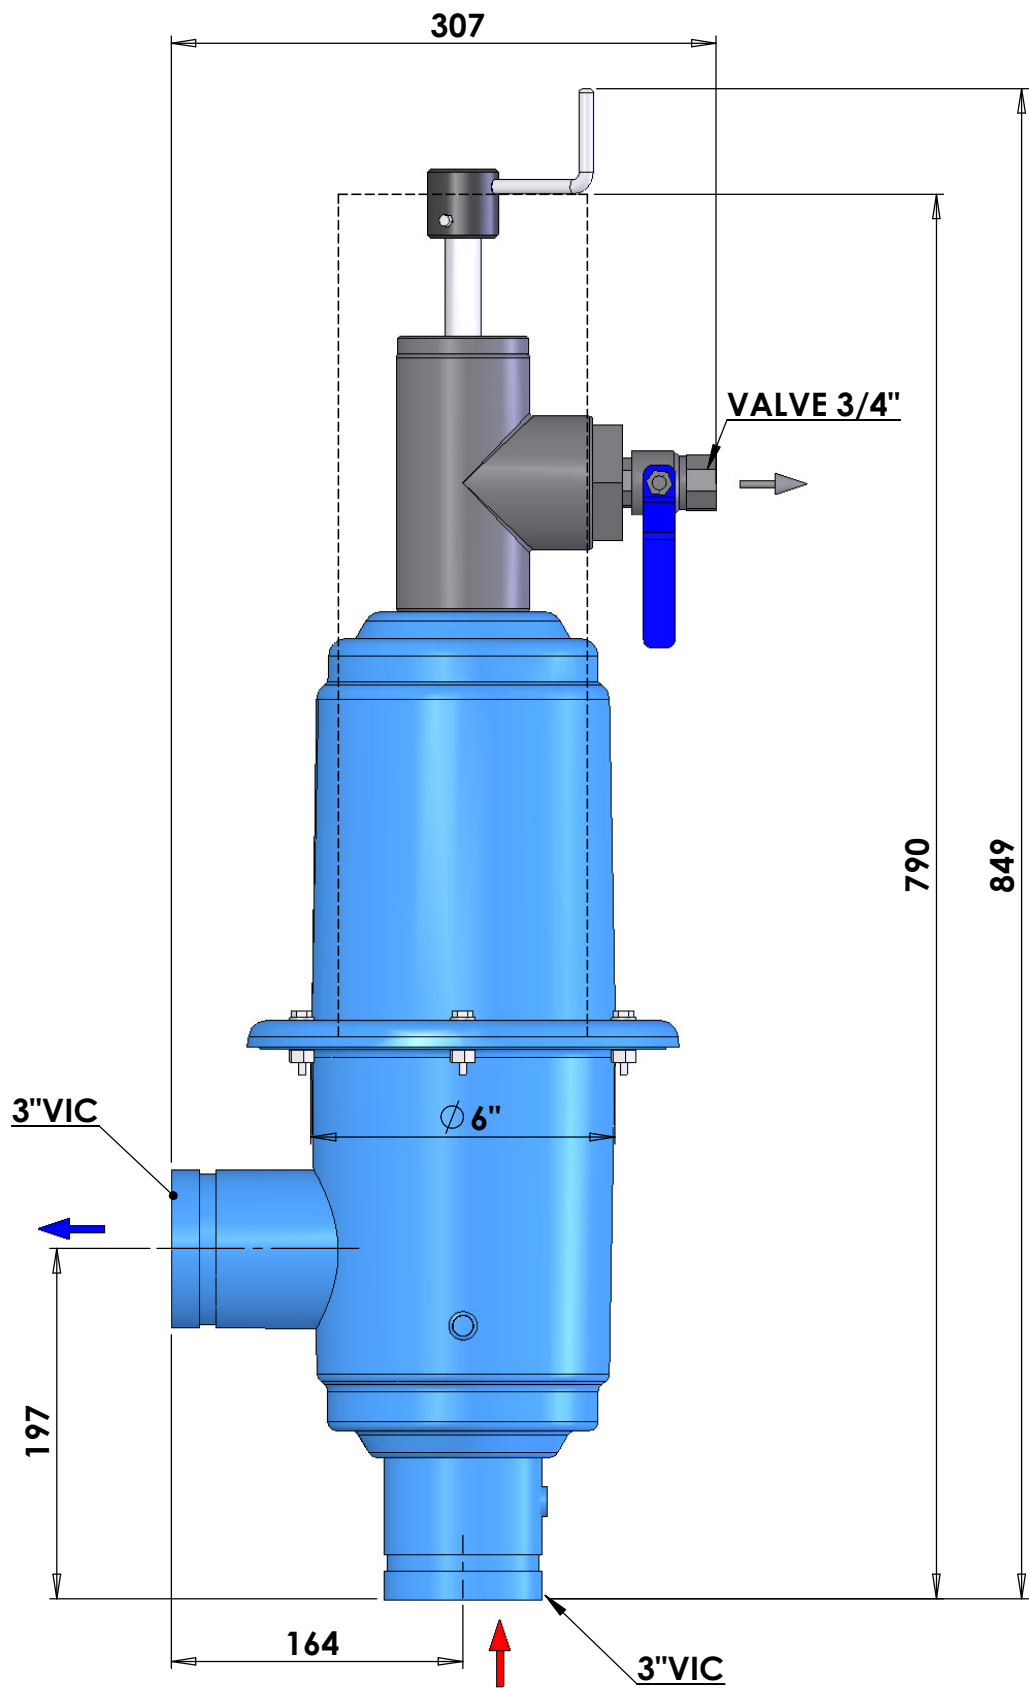

TEL- 972 4 6220006
 E-mail: YAMIT@YAMIT-F.COM
 WEB: WWW.YAMIT-F.COM

DWG/CATALOG NO:			SA503FC		
PROJECT:			SEMI AUTOMATIC SCREEN FILTER SUCTION COMPACT		
MODEL:			SA503 FC		
DIM: mm		SCALE: 1:4		A4	

TEL- 972 4 6220006
 E-mail: YAMIT@YAMIT-F.COM
 WEB: WWW.YAMIT-F.COM

DWG/CATALOG NO:			SA503MC		
PROJECT:			SEMI AUTOMATIC SCREEN FILTER SUCTION COMPACT		
MODEL:			SA503 MC		
DIM: mm		SCALE: 1:4		A4	

TEL- 972 4 6220006
 E-mail: YAMIT@YAMIT-F.COM
 WEB: WWW.YAMIT-F.COM

DWG/CATALOG NO:			SA503VC		
PROJECT:			SEMI AUTOMATIC SCREEN FILTER SUCTION COMPACT		
MODEL:			SA503 VC		
DIM: mm		SCALE: 1:4		A4	