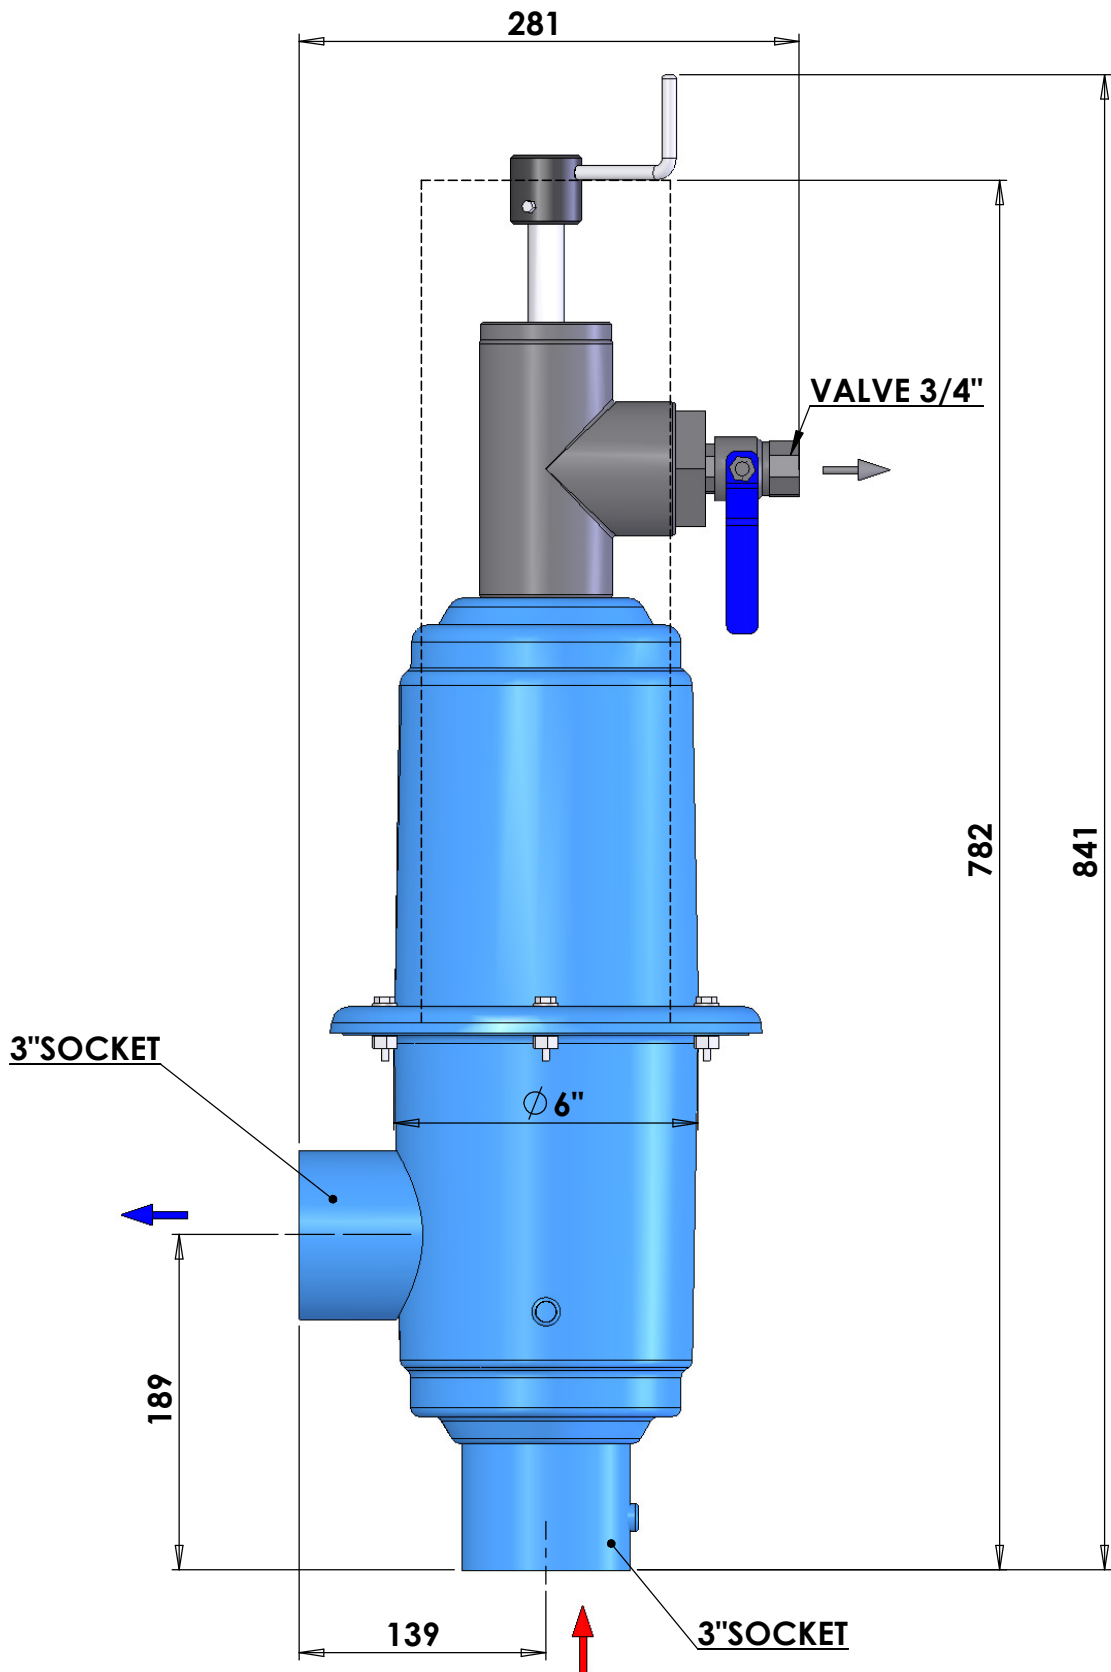

TEL- 972 4 6220006
 E-mail: YAMIT@YAMIT-F.COM
 WEB: WWW.YAMIT-F.COM

DWG/CATALOG NO:			SA503FC		
PROJECT:			SEMI AUTOMATIC SCREEN FILTER SUCTION COMPACT		
MODEL:			SA503 FC		
DIM: mm		SCALE: 1:4		A4	

TEL- 972 4 6220006
 E-mail: YAMIT@YAMIT-F.COM
 WEB: WWW.YAMIT-F.COM

DWG/CATALOG NO:			SA503MC		
PROJECT:			SEMI AUTOMATIC SCREEN FILTER SUCTION COMPACT		
MODEL:			SA503 MC		
DIM: mm		SCALE: 1:4		A4	

TEL- 972 4 6220006
 E-mail: YAMIT@YAMIT-F.COM
 WEB: WWW.YAMIT-F.COM

DWG/CATALOG NO:			SA503VC		
PROJECT:			SEMI AUTOMATIC SCREEN FILTER SUCTION COMPACT		
MODEL:			SA503 VC		
DIM: mm		SCALE: 1:4		A4	